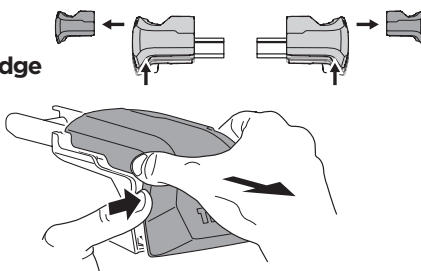

ISO 11154-E

This kit is only for vehicles with flush railing.

1

Evo

Edge

2

3

4