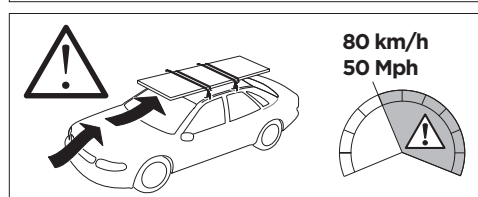

ISO 11154-E

This kit is only for vehicles with flush railing.

1

Evo

Edge

2

3

4