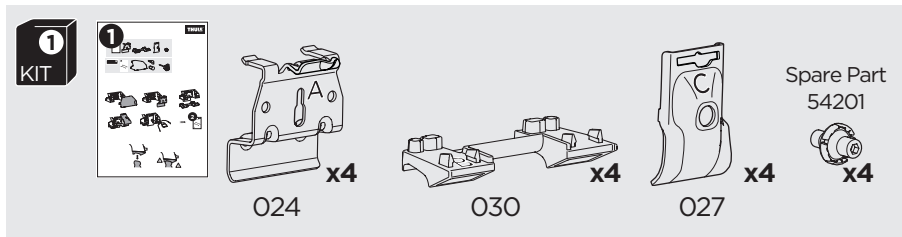

1

Kit 186032

FORD Galaxy, 5-dr MPV, 10-15
 FORD Grand Tourneo Connect, 5-dr MPV, 14-22
 FORD Tourneo Connect, 5-dr MPV, 14-22
 FORD Tourneo Custom 5-dr Bus, 24-
 FORD Transit Connect, 4-dr Van, 14-22
 FORD Transit Custom, 4/5-dr Van, 24-

ISO 11154-E

This kit is only for vehicles with flush railing.

1

Evo

Edge

2

3

4