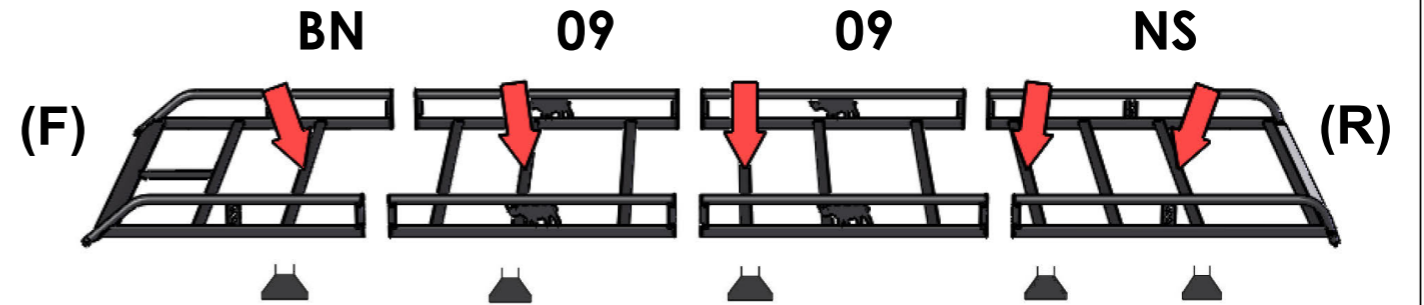

EU/R 521

SPRINTER/CRAFTER 2006- LWB, HIGH ROOF, TWIN DOORS

EU/R 522

SPRINTER/CRAFTER 2006- ExtraLWB, HIGH ROOF, TWIN DOORS

MS161 x10

MS168 x10

PS023 x10

(1:1)

FB003 (M8 x 65) x 20

FW002 (M8) x 74

FN006 (M8) x 42

FS015 (M8 x 25) x 22

FS058 (M8 x 25) x 10

PS020 x10

MS209 x10

13mm x 2