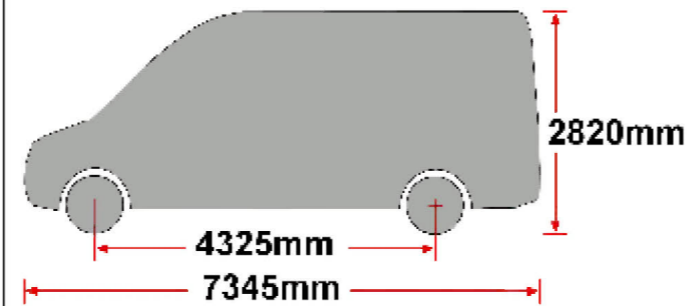

EU/R 521

SPRINTER/CRAFTER 2006- LWB, HIGH ROOF, TWIN DOORS

EU/R 522

SPRINTER/CRAFTER 2006- ExtraLWB, HIGH ROOF, TWIN DOORS

MS161 x10

MS168 x10

PS023 x10

(1:1)

FB003 (M8 x 65) x 20

FW002 (M8) x 74

FN006 (M8) x 42

FS015 (M8 x 25) x 22

FS058 (M8 x 25) x 10

PS020 x10

MS209 x10

13mm x 2