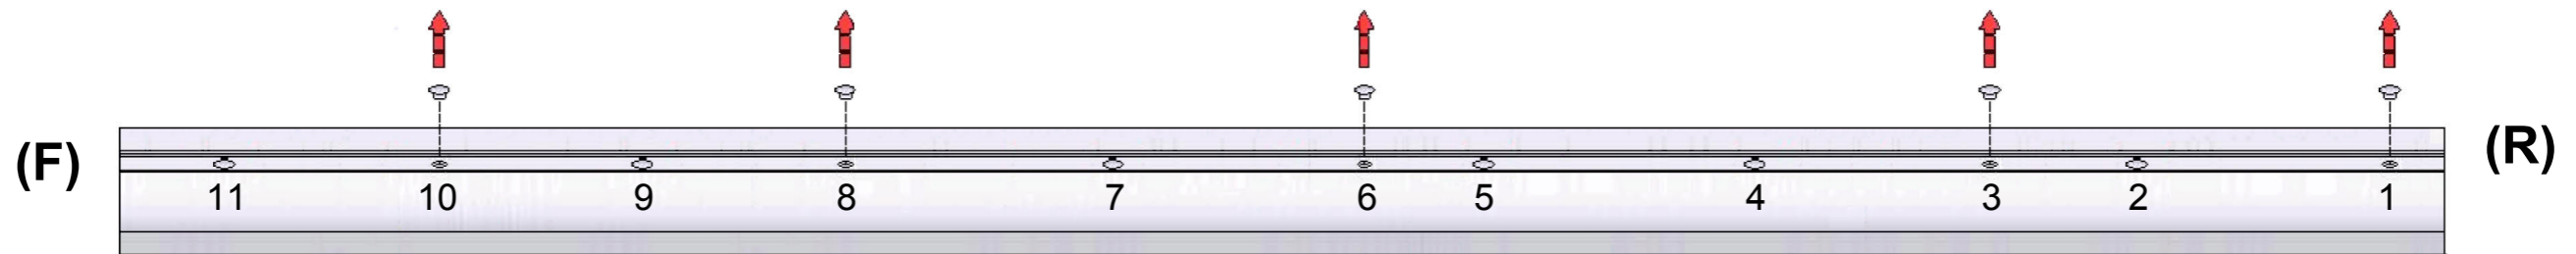

EU/R 521

SPRINTER/CRAFTER 2006- LWB, HIGH ROOF, TWIN DOORS

EU/R 522

SPRINTER/CRAFTER 2006- ExtraLWB, HIGH ROOF, TWIN DOORS

MS161 x10

MS168 x10

PS023 x10

(1:1)