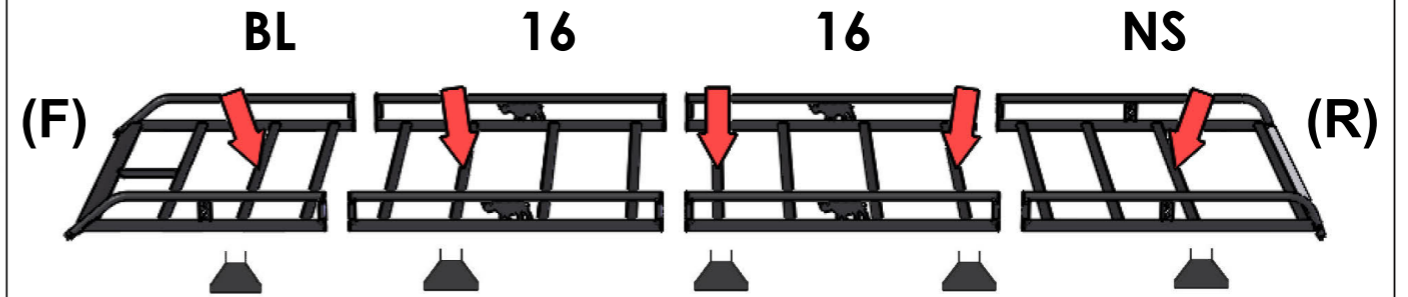

EU/R 521

SPRINTER/CRAFTER 2006- LWB, HIGH ROOF, TWIN DOORS

EU/R 522

SPRINTER/CRAFTER 2006- ExtraLWB, HIGH ROOF, TWIN DOORS

MS161 x10

MS168 x10

PS023 x10

(1:1)

FB003 (M8 x 65) x 20

FW002 (M8) x 74

FN006 (M8) x 42

FS015 (M8 x 25) x 22

FS058 (M8 x 25) x 10

PS020 x10

MS209 x10

13mm x 2