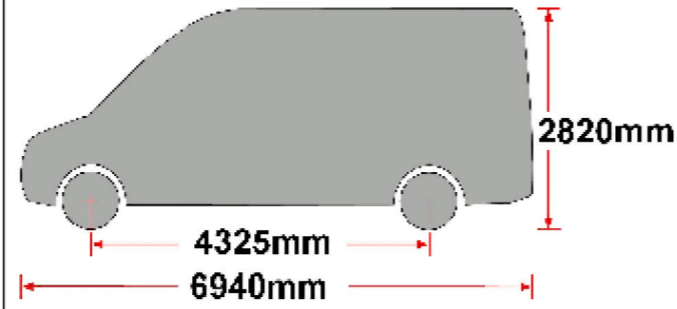

EU/R 521

SPRINTER/CRAFTER 2006- LWB, HIGH ROOF, TWIN DOORS

EU/R 522

SPRINTER/CRAFTER 2006- ExtraLWB, HIGH ROOF, TWIN DOORS

MS161 x10

MS168 x10

PS023 x10

(1:1)

FB003 (M8 x 65) x 20

FW002 (M8) x 74

FN006 (M8) x 42

FS015 (M8 x 25) x 22

FS058 (M8 x 25) x 10

PS020 x10

MS209 x10

13mm x 2