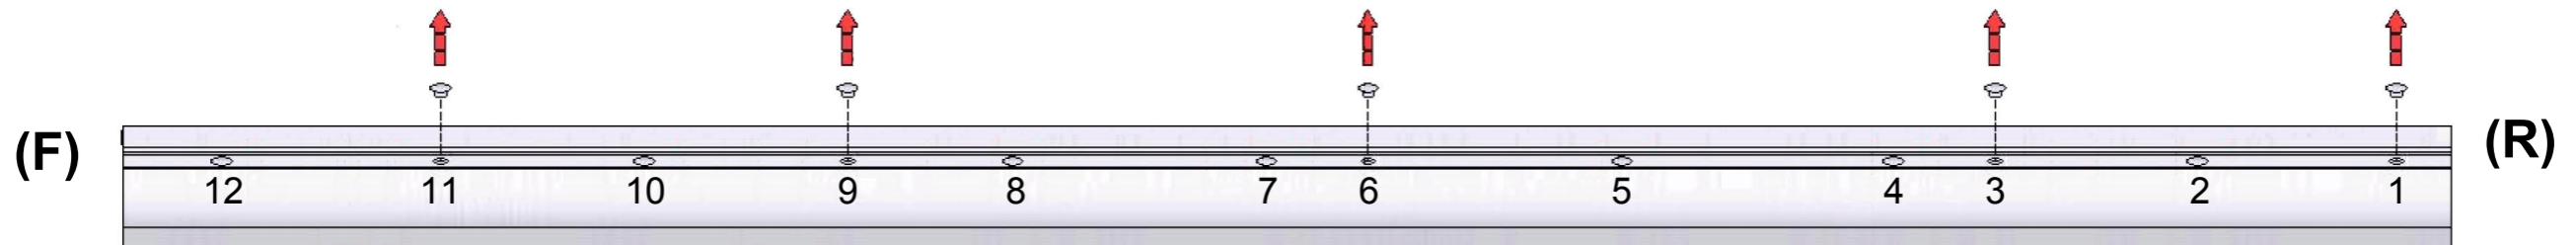

EU/R 521

SPRINTER/CRAFTER 2006- LWB, HIGH ROOF, TWIN DOORS

EU/R 522

SPRINTER/CRAFTER 2006- ExtraLWB, HIGH ROOF, TWIN DOORS

MS161 x10

MS168 x10

PS023 x10

(1:1)