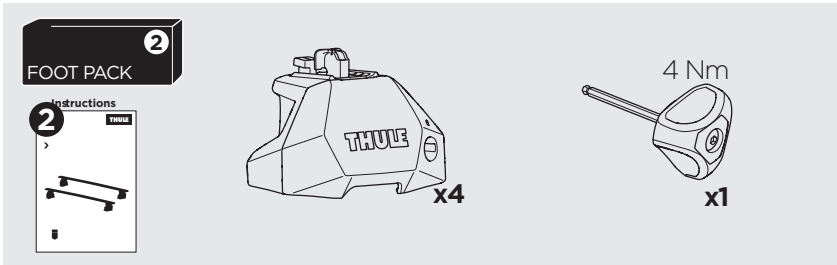

1

Kit 187009

- VW California T5 & T6, 4-dr Bus, 03-15 / 15-24
- VW California T7, 4-dr Bus, 22-
- VW Caravelle T5 & T6, 4-dr Bus, 03-15 / 15-24
- VW Multivan T5 & T6, 4-dr Bus, 03-15 / 15-24
- VW Transporter T5 & T6, 4-dr Van, 03-15 / 15-24
- VW Shuttle T5 & T6, 4-dr Bus, 03-15 / 15-24

ISO 11154-E

This kit is only for vehicles with T-Profile.