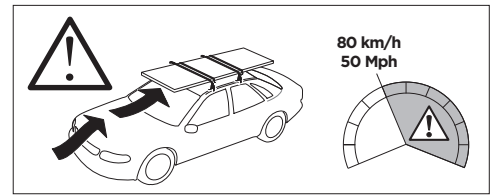

1

Kit 187009

- VW California T5 & T6, 4-dr Bus, 03-15 / 15-24
- VW California T7, 4-dr Bus, 22-
- VW Caravelle T5 & T6, 4-dr Bus, 03-15 / 15-24
- VW Multivan T5 & T6, 4-dr Bus, 03-15 / 15-24
- VW Transporter T5 & T6, 4-dr Van, 03-15 / 15-24
- VW Shuttle T5 & T6, 4-dr Bus, 03-15 / 15-24

ISO 11154-E

This kit is only for vehicles with T-Profile.