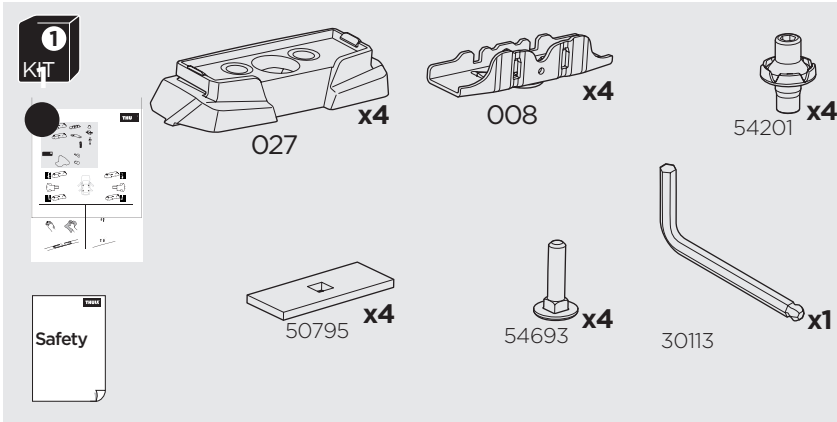

1

Kit 187009

- VW California T5 & T6, 4-dr Bus, 03-15 / 15-24
- VW California T7, 4-dr Bus, 22-
- VW Caravelle T5 & T6, 4-dr Bus, 03-15 / 15-24
- VW Multivan T5 & T6, 4-dr Bus, 03-15 / 15-24
- VW Transporter T5 & T6, 4-dr Van, 03-15 / 15-24
- VW Shuttle T5 & T6, 4-dr Bus, 03-15 / 15-24

ISO 11154-E

This kit is only for vehicles with T-Profile.

1

2

3

4

5

6