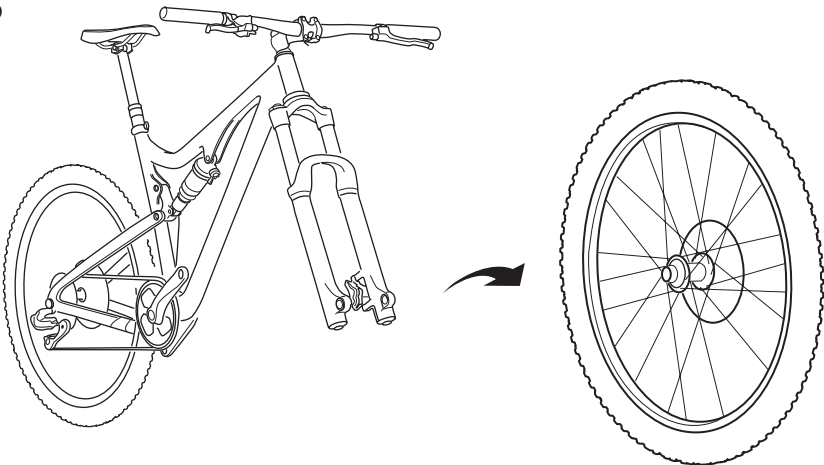

Thule RoundTrip MTB

[thule.com](https://www.thule.com)

1

2

3

4

5

6

7

8

- ① Quick Release
- ③ Ø15 x 100mm
- ④ Ø20 x 110mm
- ⑥ Ø15 x 110mm (Boost)

- ① Quick Release
- ② Ø12 x 100mm
- ③ Ø15 x 100mm

9

- ① Quick Release
- ② Ø12 x 100mm
- ③ Ø15 x 100mm
- ④ Ø20 x 100mm
- ⑤ Ø12 x 110mm
- ⑥ Ø15 x 110mm (Boost)